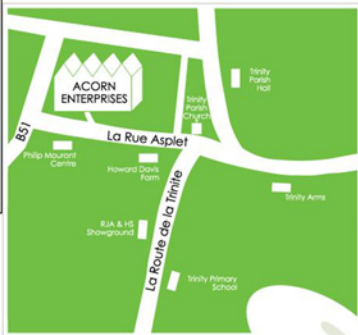

A selection of herbs and vegetable plants now in stock

Opening Hours

Monday to Saturday 8am to 4pm
and Sunday morning 9am to noon

(until 16th June thereafter Mon—Fri

8am to 4pm and Sat 9am to noon)

Tel: 788930 www.jet.co.je